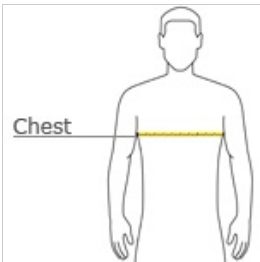

Sport-Tek® Youth PosiCharge™ Mesh Reversible Sleeveless Tee YT555

This reversible, moisture-wicking essential has piping on shoulders and side panels. PosiCharge technology keeps colors vibrant.

- 3.2-ounce, 100% Cationic polyester mesh
- White mesh reverse with colored piping
- Rib knit collar
- Double-layer construction with open, individually hemmed layers for easy decoration
- Tag at hem on color side

CARE INSTRUCTIONS

Machine wash cold with like colors, do not use bleach, do not use fabric softener, tumble dry low, remove promptly, cool iron if needed, do not dry clean.

front

back

HOW TO MEASURE

CHEST
With arms down at sides, measure around the upper body, under arms and over the fullest part of the chest.

SIZE CHART

	XS	S	M	L	XL
Size	4	6/8	10/12	14/16	18/20
Chest	25-26	26-28	28-30	30-32	32-35

COLOR INFORMATION

					
Black PMS 433 C	Forest Green PMS 56 05 C	Maroon PMS 504 C	True Navy PMS 533 C	True Red PMS 200 C	True Royal PMS 7687 C